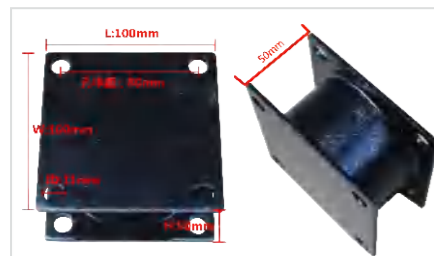

Rubber Mount

YNF03928

玉柴YC60
Cab Absorber

YNF03029

徐工XE60
Cab Absorber

YNF03028

徐工三一Sany
Cab Absorber

Rubber Mounts for Hydraulic Breakers Road Rollers